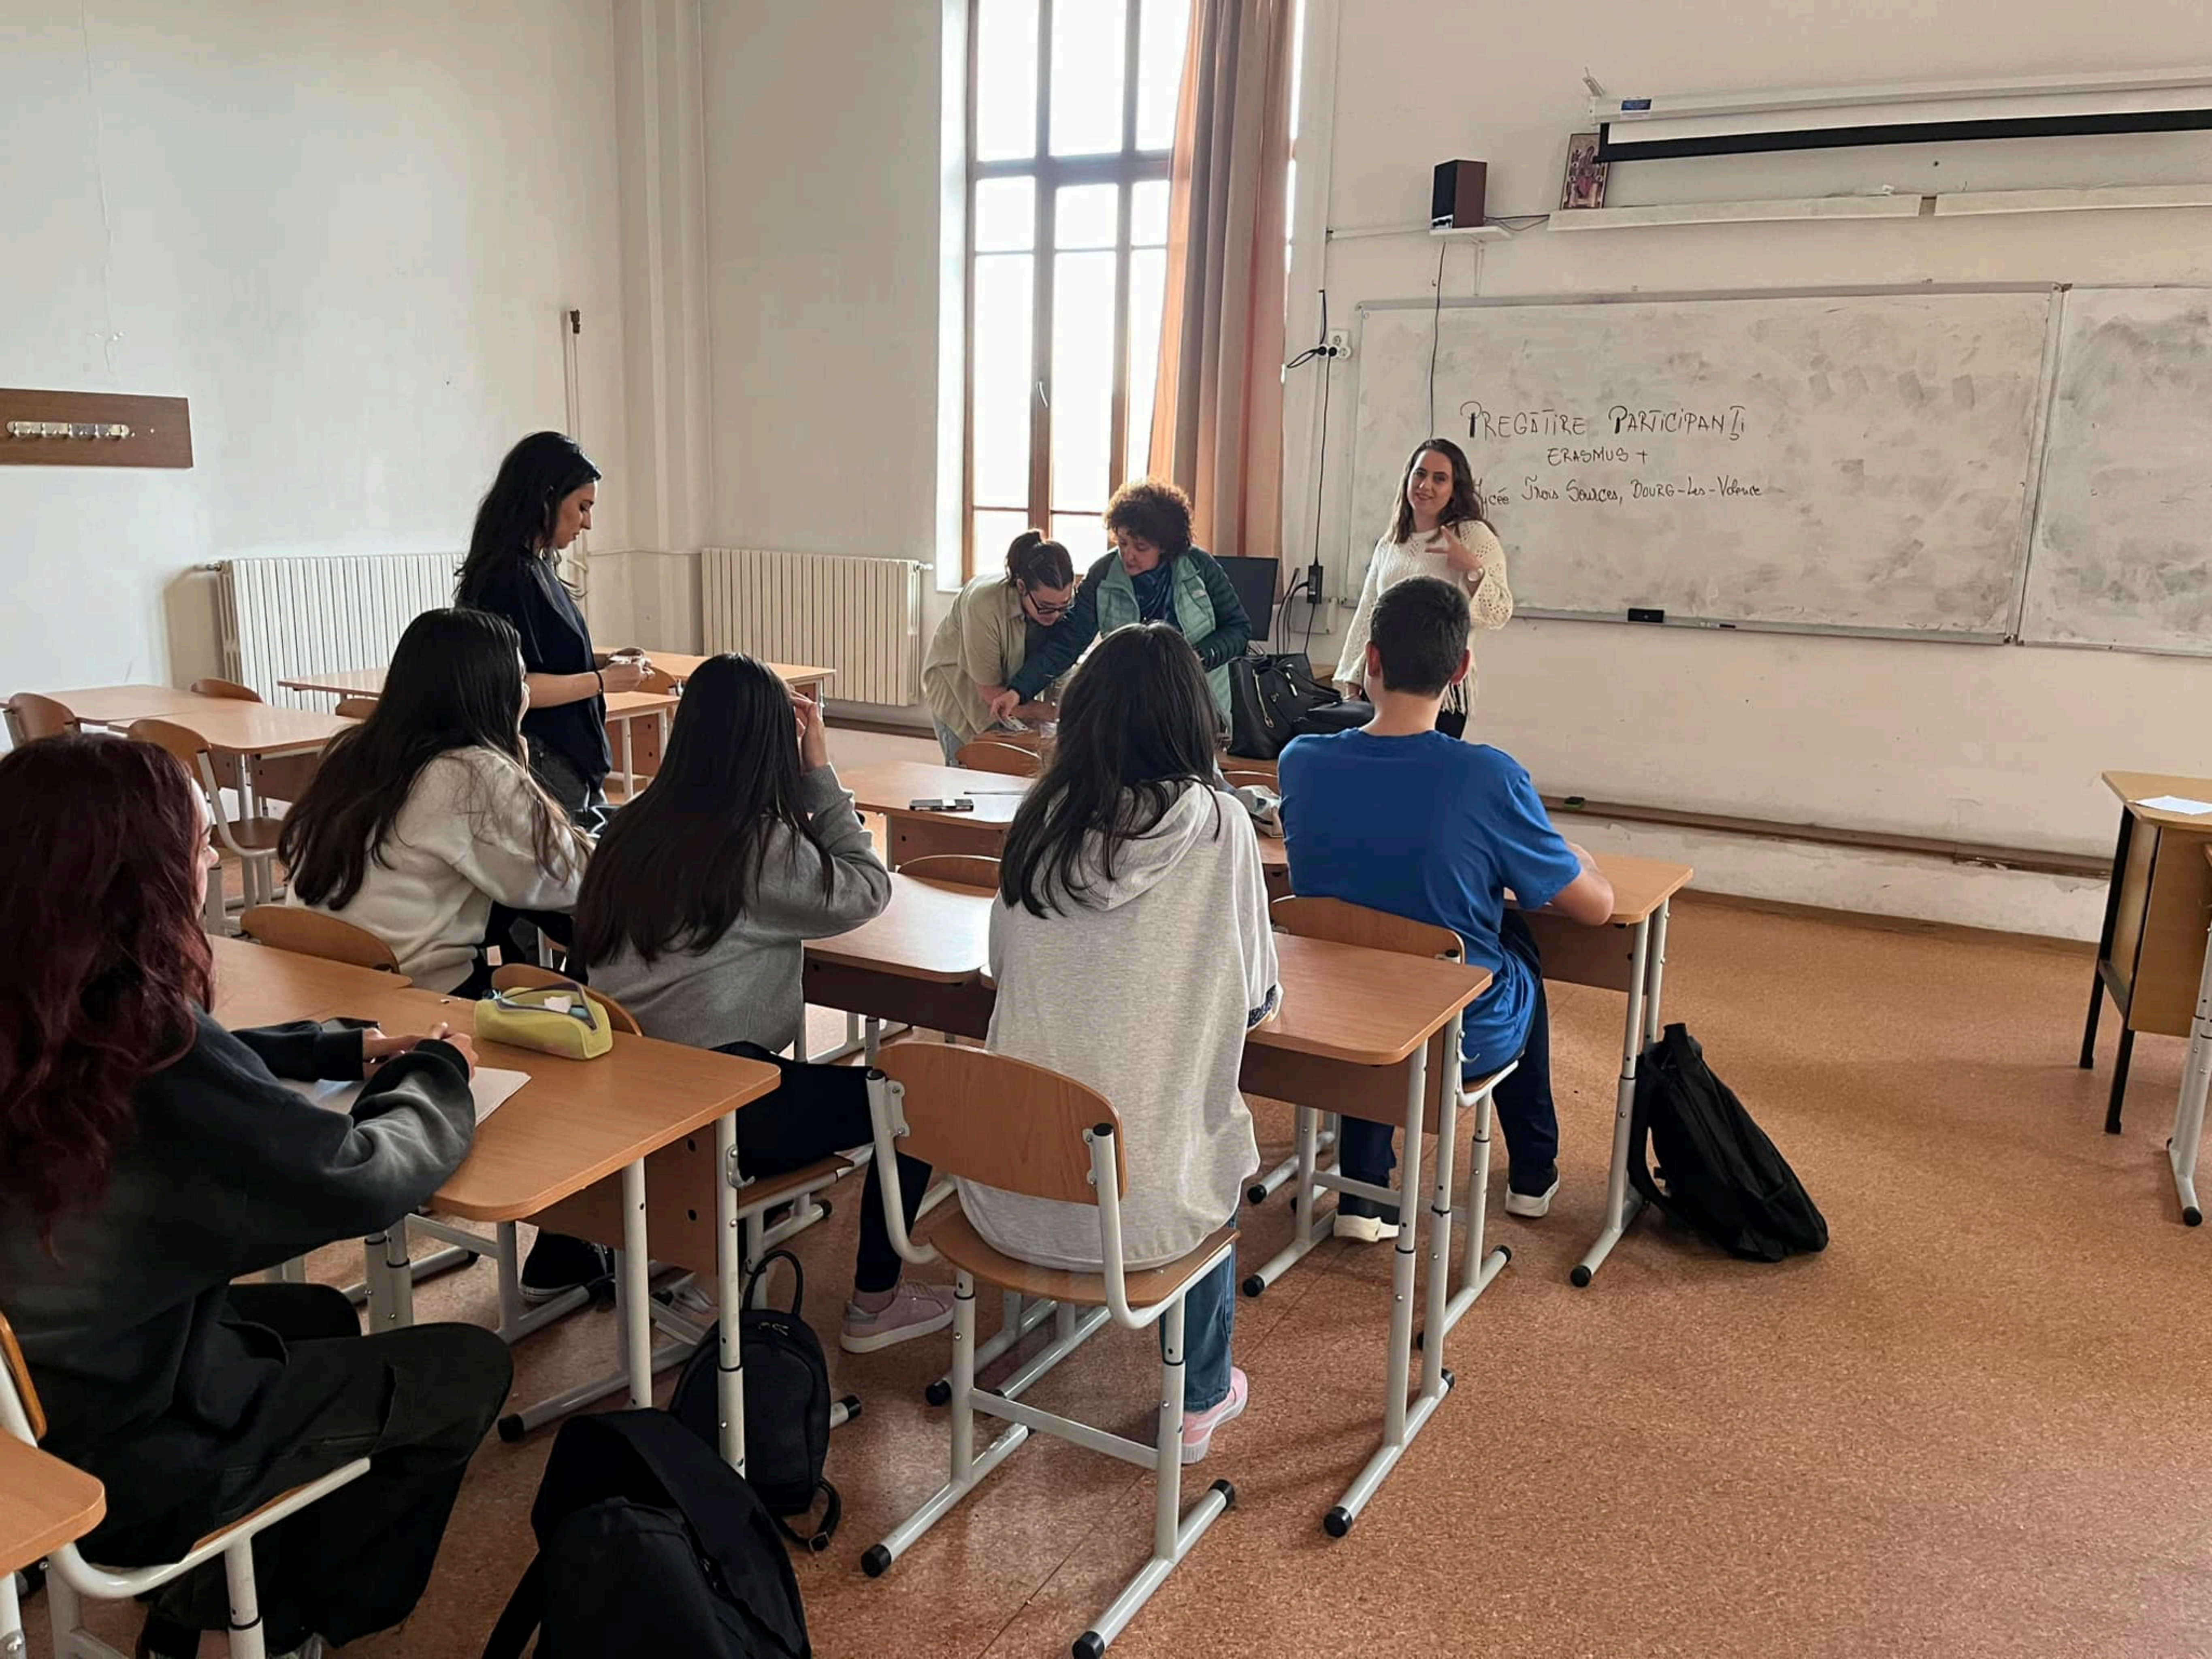

PREGĂTIRE PARTICIPANȚI
ERASMUS +
Licee Trois Sources, DouRG-les-Veduce